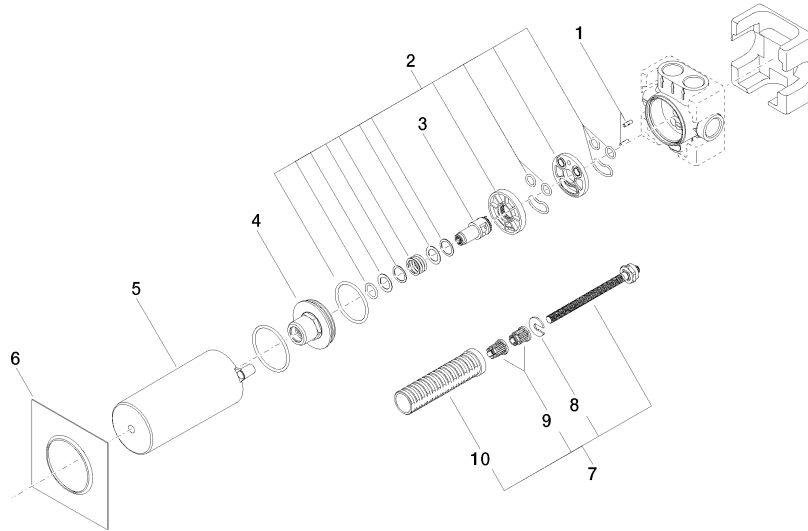

Concealed three-way diverter -

35 104 970 90

- red brass, lead-free
- 2x female thread 1/2" connections
- 3x female thread 1/2" outlet
- cut-to-length spindle and sleeve
- dust cover
- anti-water packing
- soundproofing
- WRAS 1609056

Concealed three-way diverter -

35 104 970 90

mm [inches]

	min	max
Domicil	60 [2 3/8"]	105 [4 1/8"]
Source	73 [2 7/8"]	123 [4 7/8"]
Square	73 [2 7/8"]	123 [4 7/8"]
Madison	73 [2 7/8"]	138 [5 3/8"]
LULLU	73 [2 7/8"]	148 [5 3/4"]
Madison Flair	73 [2 7/8"]	148 [5 7/8"]
Just	78 [3 1/8"]	148 [5 7/8"]
LaFleur	83 [3 1/4"]	148 [5 7/8"]
Supernova	83 [3 1/4"]	148 [5 7/8"]
Tara	83 [3 1/4"]	148 [5 7/8"]
Vaia	83 [3 1/4"]	148 [5 7/8"]
MEM	108 [4 1/4"]	148 [5 7/8"]
CL_1	108 [4 1/4"]	148 [5 7/8"]

Flow rate chart

Certificates

LGA_28456.

Concealed three-way diverter -

35 104 970 90

Spare parts list

No.	Item Number	Name	Quantity used	Delivery time
1	09 31 11 151 90	pin	2	2
2	90 30 11 085 00 90	set	1	2
3	09 29 06 025 90	spindle	1	2
4	09 21 02 124 90	lid	1	2
5	09 21 02 125 90	cap	1	2
6	09 14 03 109 90	seal	1	2
7	90 18 40 077 00 90	spindle	1	2
8	09 16 01 026 90	ring	1	2
9	90 12 12 002 00 90	fixing cap	2	2
10	90 18 40 077 01 90	spindle	1	2