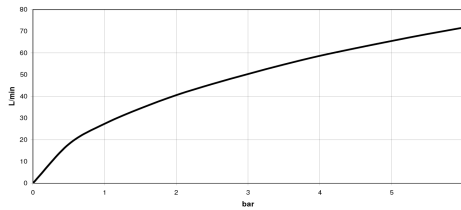

Concealed three-way diverter -

35 104 970 90

mm [inches]

	min	max
Domicil	60 [2 3/8"]	105 [4 1/8"]
Source	73 [2 7/8"]	123 [4 7/8"]
Square	73 [2 7/8"]	123 [4 7/8"]
Madison	73 [2 7/8"]	138 [5 3/8"]
LULLU	73 [2 7/8"]	148 [5 3/4"]
Madison Flair	73 [2 7/8"]	148 [5 7/8"]
Just	78 [3 1/8"]	148 [5 7/8"]
LaFleur	83 [3 1/4"]	148 [5 7/8"]
Supernova	83 [3 1/4"]	148 [5 7/8"]
Tara	83 [3 1/4"]	148 [5 7/8"]
Vaia	83 [3 1/4"]	148 [5 7/8"]
MEM	108 [4 1/4"]	148 [5 7/8"]
CL_1	108 [4 1/4"]	148 [5 7/8"]

Flow rate chart

Certificates

LGA_28456.

Concealed three-way diverter -

35 104 970 90

Spare parts list

No.	Item Number	Name	Quantity used	Delivery time
1	09 31 11 151 90	pin	2	2
2	90 30 11 085 00 90	set	1	2
3	09 29 06 025 90	spindle	1	2
4	09 21 02 124 90	lid	1	2
5	09 21 02 125 90	cap	1	2
6	09 14 03 109 90	seal	1	2
7	90 18 40 077 00 90	spindle	1	2
8	09 16 01 026 90	ring	1	2
9	90 12 12 002 00 90	fixing cap	2	2
10	90 18 40 077 01 90	spindle	1	2